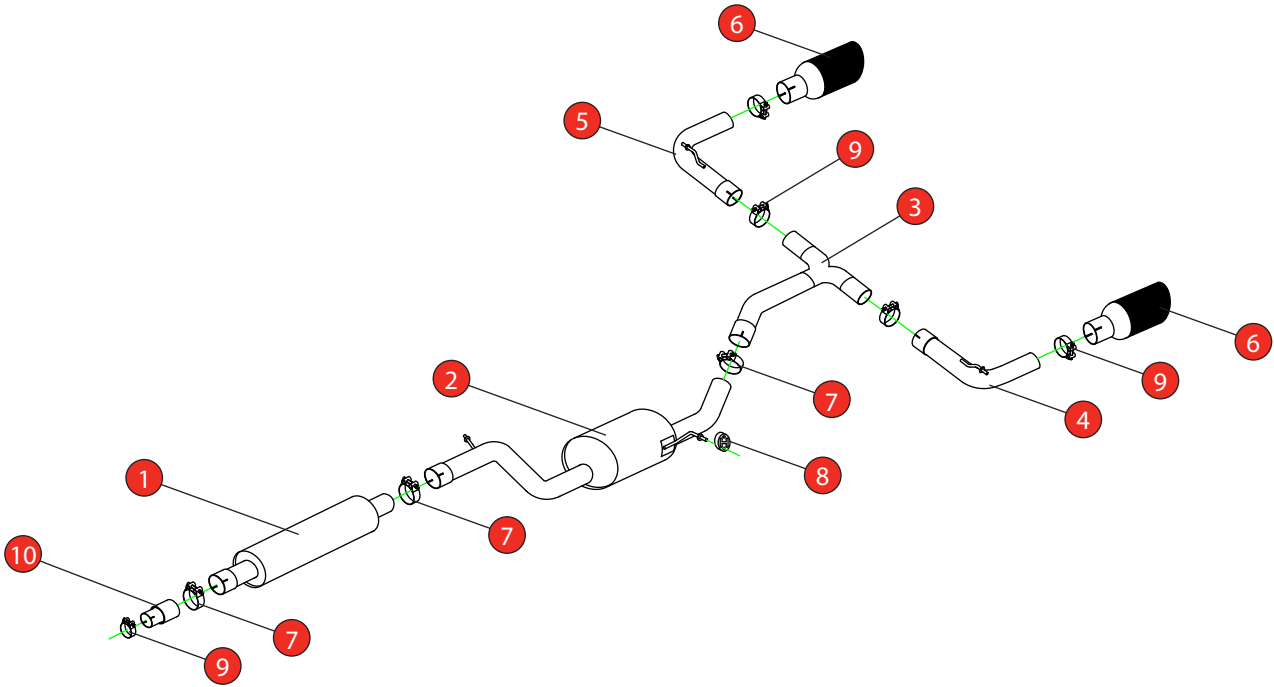

<b>Car</b>	VW MK7 Golf GTi / Clubsport & Clubsport S	<b>Part No.</b>	SVW043CF
<b>Year</b>	2013-2016	<b>Fit Kits</b>	318FK
<b>Notes</b>	Where not supplied use original fittings	<b>Features</b>	Pipe Diameter:- 76mm

Estimated Fitting Time: 1 Hour

NO.	PART NO.	DESCRIPTION	QTY
1	642VW	Resonated Front Section	1
2	644VW	Resonated Centre Section	1
3	720VW	'Y' Piece	1
4	721VW	L/H Trim Connecting Pipe	1
5	722VW	R/H Trim Connecting Pipe	1
6	Z023.10159	Ø100mm Carbon Fibre Ascari Trim	2
<b>Fit Kit</b>			
7	Z016.10062	79mm H/D Clamp	3
8	Z016.10057	Hanging Rubber	1
9	Z016.10064	63-68mm Clamp	5
10	AD01	Adaptor (USE TO FIT TO O.E SYSTEM)	1

DATE	14/04/2023
ISSUE	02
AUTHORISED	S Shipley

**NOTE:** ENSURE SCORPION SYSTEM IS CLEAR OF MOVING PARTS AND ALL ORIGINAL FUNCTIONS WORK CORRECTLY.

STAY CONNECTED TO RED POWER.